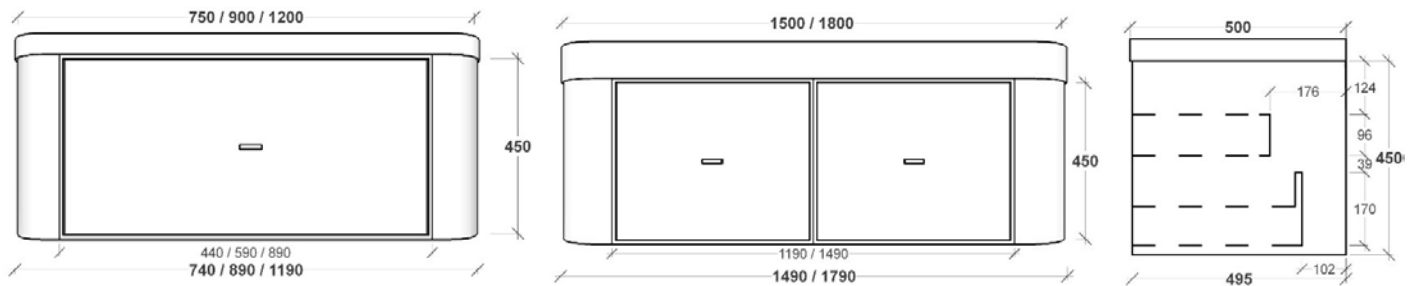

Features & Inclusions

Configuration:

900-1200: Single Drawer with Internal Drawer

1500-1800: Two Drawers with Internal Drawers

Mounting: Wall Hung

Shaker Style: Thin (Drawer Fronts Only)

Finish: Polyurethane Finish

Opening: Fingerpull or Handles (additional charge applies for leather handles)

Other: Curved Edges

Specifications

Depth: 500mm

Height: 450mm (excl. benchtop thickness)

NOTE: For structural reasons, curved edges cannot be utilised for plumbing.

| Benchtop | 900 | | 1200 | | 1500 | | 1800 | |
|--|----------------|----------------|----------------|----------------|----------------|----------------|--------|--------|
| | | | | | Single | Double | Single | Double |
| No Top | \$3,407 | \$3,917 | \$4,858 | \$4,973 | \$5,308 | \$5,441 | | |
| | CNX9 | CNX12 | CNX151 | CNX152 | CNX181 | CNX182 | | |
| 20mm Caesarstone (M1,M2 Standard and Deluxe Colours) | \$3,786 | \$4,352 | \$5,398 | \$5,525 | \$5,898 | \$6,045 | | |
| | CNX9S | CNX12S | CNX15S1 | CNX15S2 | CNX18S1 | CNX18S2 | | |
| 20mm Caesarstone Supernatural (M3 Supernatural Colours) | \$3,975 | \$4,570 | \$5,668 | \$5,801 | \$6,193 | \$6,347 | | |
| | CNX9SN | CNX12SN | CNX15SN1 | CNX15SN2 | CNX18SN1 | CNX18SN2 | | |
| 12-30mm Corian Glacier White | \$3,936 | \$4,524 | \$5,611 | \$5,743 | \$6,131 | \$6,284 | | |
| | CNX9CGW | CNX12CGW | CNX15CGW1 | CNX15CGW2 | CNX18CGW1 | CNX18CGW2 | | |
| 12-30mm Corian Colours | \$4,373 | \$5,027 | \$6,235 | \$6,381 | \$6,812 | \$6,982 | | |
| | CNX9CRC | CNX12CRC | CNX15CRC1 | CNX15CRC2 | CNX18CRC1 | CNX18CRC2 | | |
| Corian Integrated Bowl - Glacier White 100mm Thickness | \$4,526 | \$5,202 | \$6,453 | \$6,605 | \$7,051 | \$7,226 | | |
| | CNX9CIBW | CNX12CIBW | CNX15CIBW1 | CNX15CIBW2 | CNX18CIBW1 | CNX18CIBW2 | | |
| Corian Integrated Bowl - Colour 100mm Thickness | \$4,941 | \$5,680 | \$7,045 | \$7,211 | \$7,698 | \$7,890 | | |
| | CNX9CIBC | CNX12CIBC | CNX15CIBC1 | CNX15CIBC2 | CNX18CIBC1 | CNX18CIBC2 | | |